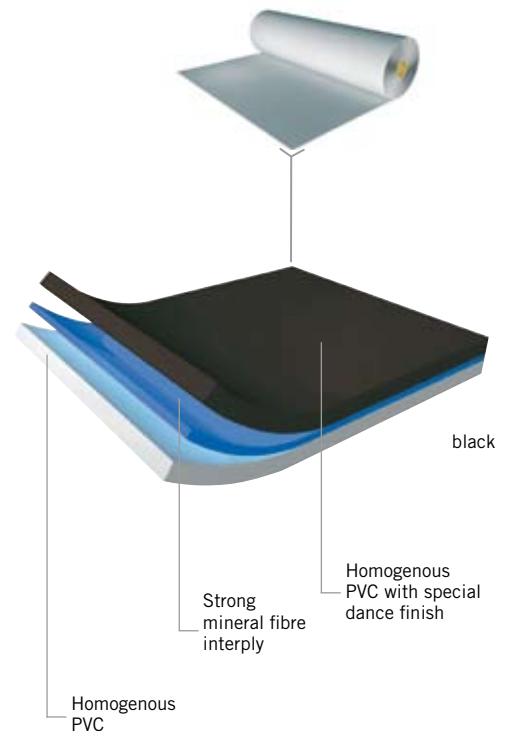

Colours

black
grey
white

Harlequin Europe SA
29, rue Notre-Dame
L-2240 Luxembourg

Tel. +352 46 44 22
Fax +352 46 44 40
Freephone 00 800 90 69 1000

www.harlequinfloors.com
info@harlequinfloors.com

LUXEMBOURG
LONDON
LOS ANGELES
PHILADELPHIA
FORT WORTH
SYDNEY
PARIS
HONG KONG
MADRID